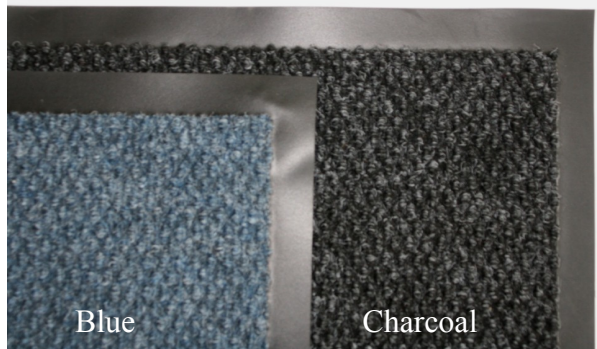

Commercial Matting

Décor Range
 Size: 900 mm x 1500 mm
 1200 mm x 1800 mm
 Colors: Storm Grey
 Sienna
 Kelp

Poly Plush / Ribbed
 Size: 900 mm x 1500 mm
 Colors: Tornado
 Beach
 Red

Nova Wave Range
 Size: 600 mm x 900 mm
 900 mm x 1500 mm
 1200 mm x 1800 mm
 Colors: Charcoal
 Grey

York Range
 Size: 900 mm x 1500 mm
 Colors: Charcoal
 Blue

Important: A tolerance of at least 1% per lineal meter (Length and width) must be taken into account when ordering these mats. This is due to shrinkage of the carpet material and PVC during manufacturing and is unavoidable.