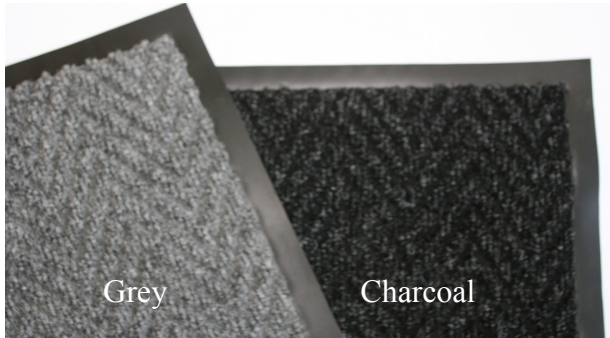

Commercial Matting

Décor Range
 Size: 900 mm x 1500 mm
 1200 mm x 1800 mm
 Colors: Storm Grey
 Sienna
 Kelp

Poly Plush / Ribbed
 Size: 900 mm x 1500 mm
 Colors: Tornado
 Beach
 Red

Nova Wave Range
 Size: 600 mm x 900 mm
 900 mm x 1500 mm
 1200 mm x 1800 mm
 Colors: Charcoal
 Grey

York Range
 Size: 900 mm x 1500 mm
 Colors: Charcoal
 Blue

Important: A tolerance of at least 1% per lineal meter (Length and width) must be taken into account when ordering these mats. This is due to shrinkage of the carpet material and PVC during manufacturing and is unavoidable.