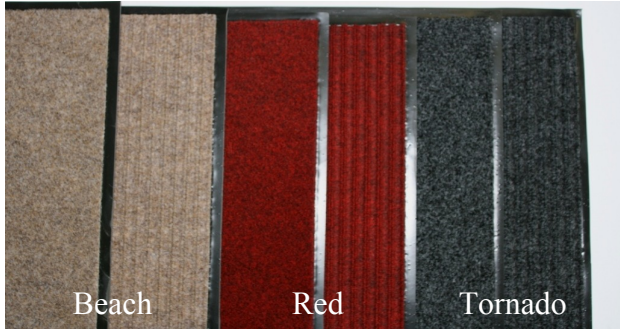

Commercial Matting

Décor Range
 Size: 900 mm x 1500 mm
 1200 mm x 1800 mm
 Colors: Storm Grey
 Sienna
 Kelp

Poly Plush / Ribbed
 Size: 900 mm x 1500 mm
 Colors: Tornado
 Beach
 Red

Nova Wave Range
 Size: 600 mm x 900 mm
 900 mm x 1500 mm
 1200 mm x 1800 mm
 Colors: Charcoal
 Grey

York Range
 Size: 900 mm x 1500 mm
 Colors: Charcoal
 Blue

Important: A tolerance of at least 1% per lineal meter (Length and width) must be taken into account when ordering these mats. This is due to shrinkage of the carpet material and PVC during manufacturing and is unavoidable.