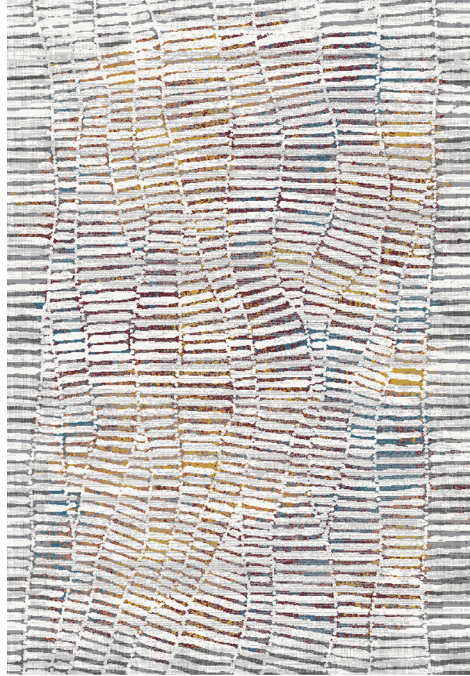

# BONDI

---

80010 LIGHT GREY DARK BLUE

80010 BLACK

80010 CREAM LIGHT GREY

80031 BLUE

80031 CREAM

80031 DARK BLUE

# BONDI

---

80031 LIGHT GREY

80064 CREAM ANTHRACITE

80064 LIGHT GREY BLUE

80066 CREAM GREY

80066 LIGHT GREY

# YARRA

---

79503 GREY

79503 IVORY GREY

# NOOSA

---

37007 WHITE DARK GREY

37007 WHITE TERRA

37020 WHITE TERRA

37058 BONE DARK GREY

37058 WHITE TERRA