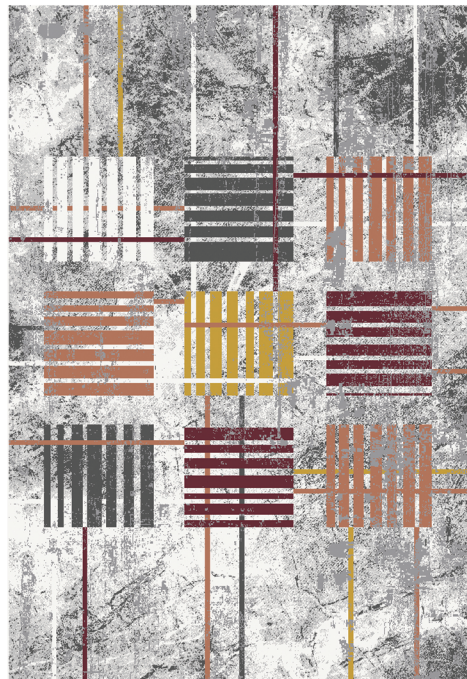

# YARRA

---

79503 GREY

79503 IVORY GREY

# NOOSA

---

37007 WHITE DARK GREY

37007 WHITE TERRA

37020 WHITE TERRA

37058 BONE DARK GREY

37058 WHITE TERRA

# ADIR

---

28074 BLACK

28074 CREAM

28074 RED

28074 LIGHT BLUE

28074 MOSS GREEN