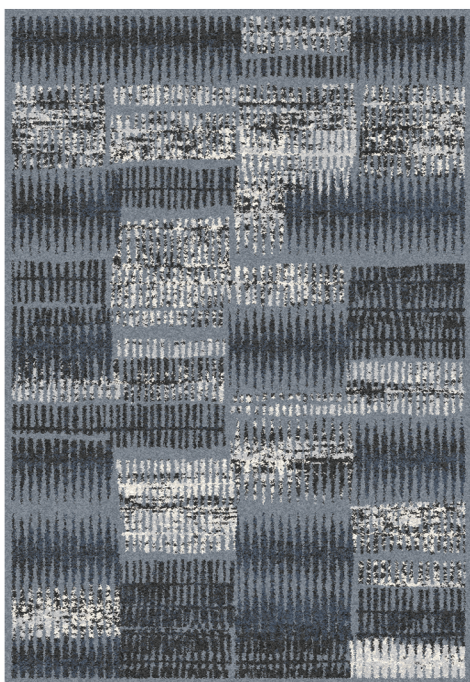

**BLUE CAT**  
RUGS

# BONDI

---

80010 LIGHT GREY DARK BLUE

80010 BLACK

80010 CREAM LIGHT GREY

80031 BLUE

80031 CREAM

80031 DARK BLUE

# BONDI

---

80031 LIGHT GREY

80064 CREAM ANTHRACITE

80064 LIGHT GREY BLUE

80066 CREAM GREY

80066 LIGHT GREY