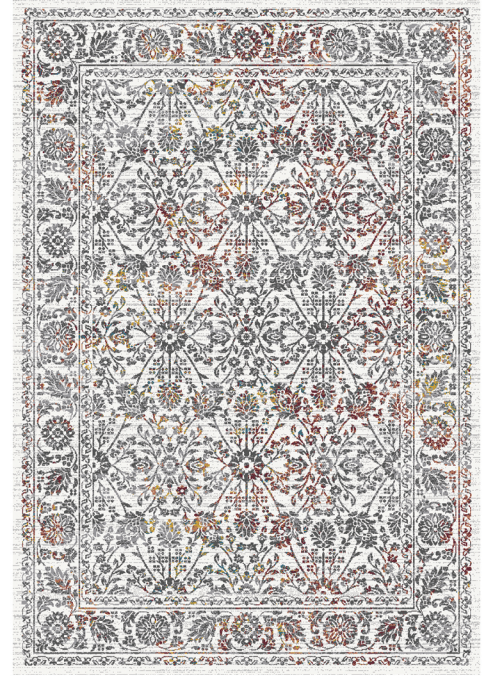

# YARRA

---

79503 GREY

79503 IVORY GREY

# NOOSA

---

37007 WHITE DARK GREY

37007 WHITE TERRA

37020 WHITE TERRA

37058 BONE DARK GREY

37058 WHITE TERRA

# ADIR

---

28074 BLACK

28074 CREAM

28074 RED

28074 LIGHT BLUE

28074 MOSS GREEN

# COOLUM

---

60006 ANTHRACITE SILVER

60006 TAUPE IVORY