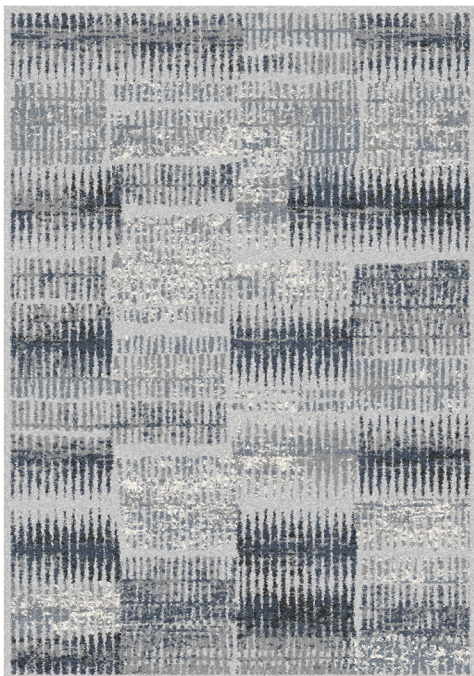

# BONDI

---

80010 LIGHT GREY DARK BLUE

80010 BLACK

80010 CREAM LIGHT GREY

80031 BLUE

80031 CREAM

80031 DARK BLUE

# BONDI

---

80031 LIGHT GREY

80064 CREAM ANTHRACITE

80064 LIGHT GREY BLUE

80066 CREAM GREY

80066 LIGHT GREY

# YARRA

---

79503 GREY

79503 IVORY GREY

# NOOSA

---

37007 WHITE DARK GREY

37007 WHITE TERRA

37020 WHITE TERRA

37058 BONE DARK GREY

37058 WHITE TERRA