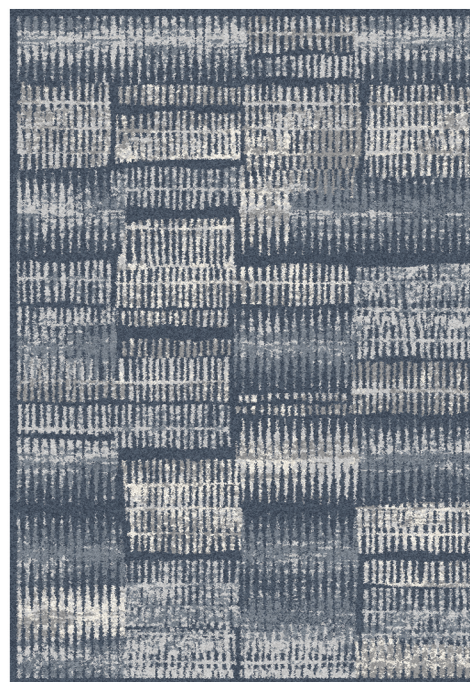

**BLUE CAT**  
RUGS

# BONDI

---

80010 LIGHT GREY DARK BLUE

80010 BLACK

80010 CREAM LIGHT GREY

80031 BLUE

80031 CREAM

80031 DARK BLUE

# BONDI

---

80031 LIGHT GREY

80064 CREAM ANTHRACITE

80064 LIGHT GREY BLUE

80066 CREAM GREY

80066 LIGHT GREY

# YARRA

---

79503 GREY

79503 IVORY GREY